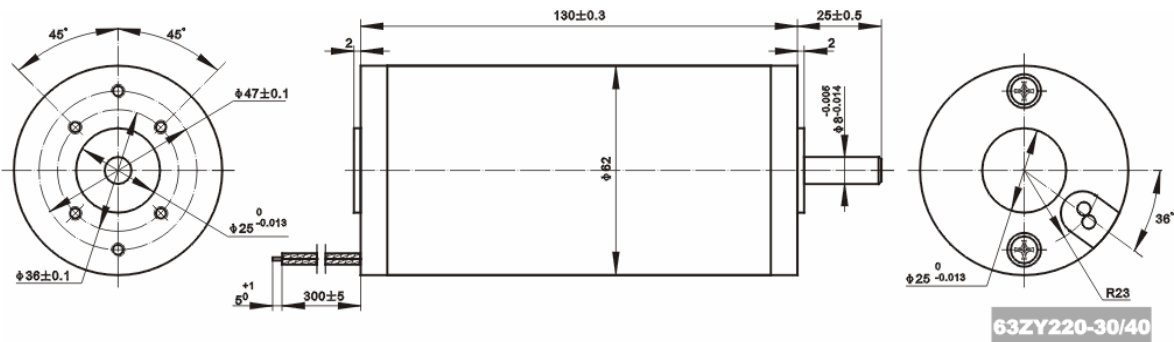

The PMDC motor has such features: low noise, long-using time and is mainly used in massage chair.

Type	Rated voltage V	No-load speed r/min	Rated current A	Rated torque mN.m	Rated speed r/min	Rated power W
63ZY220-60	220	2500	0,5	318	1800	60